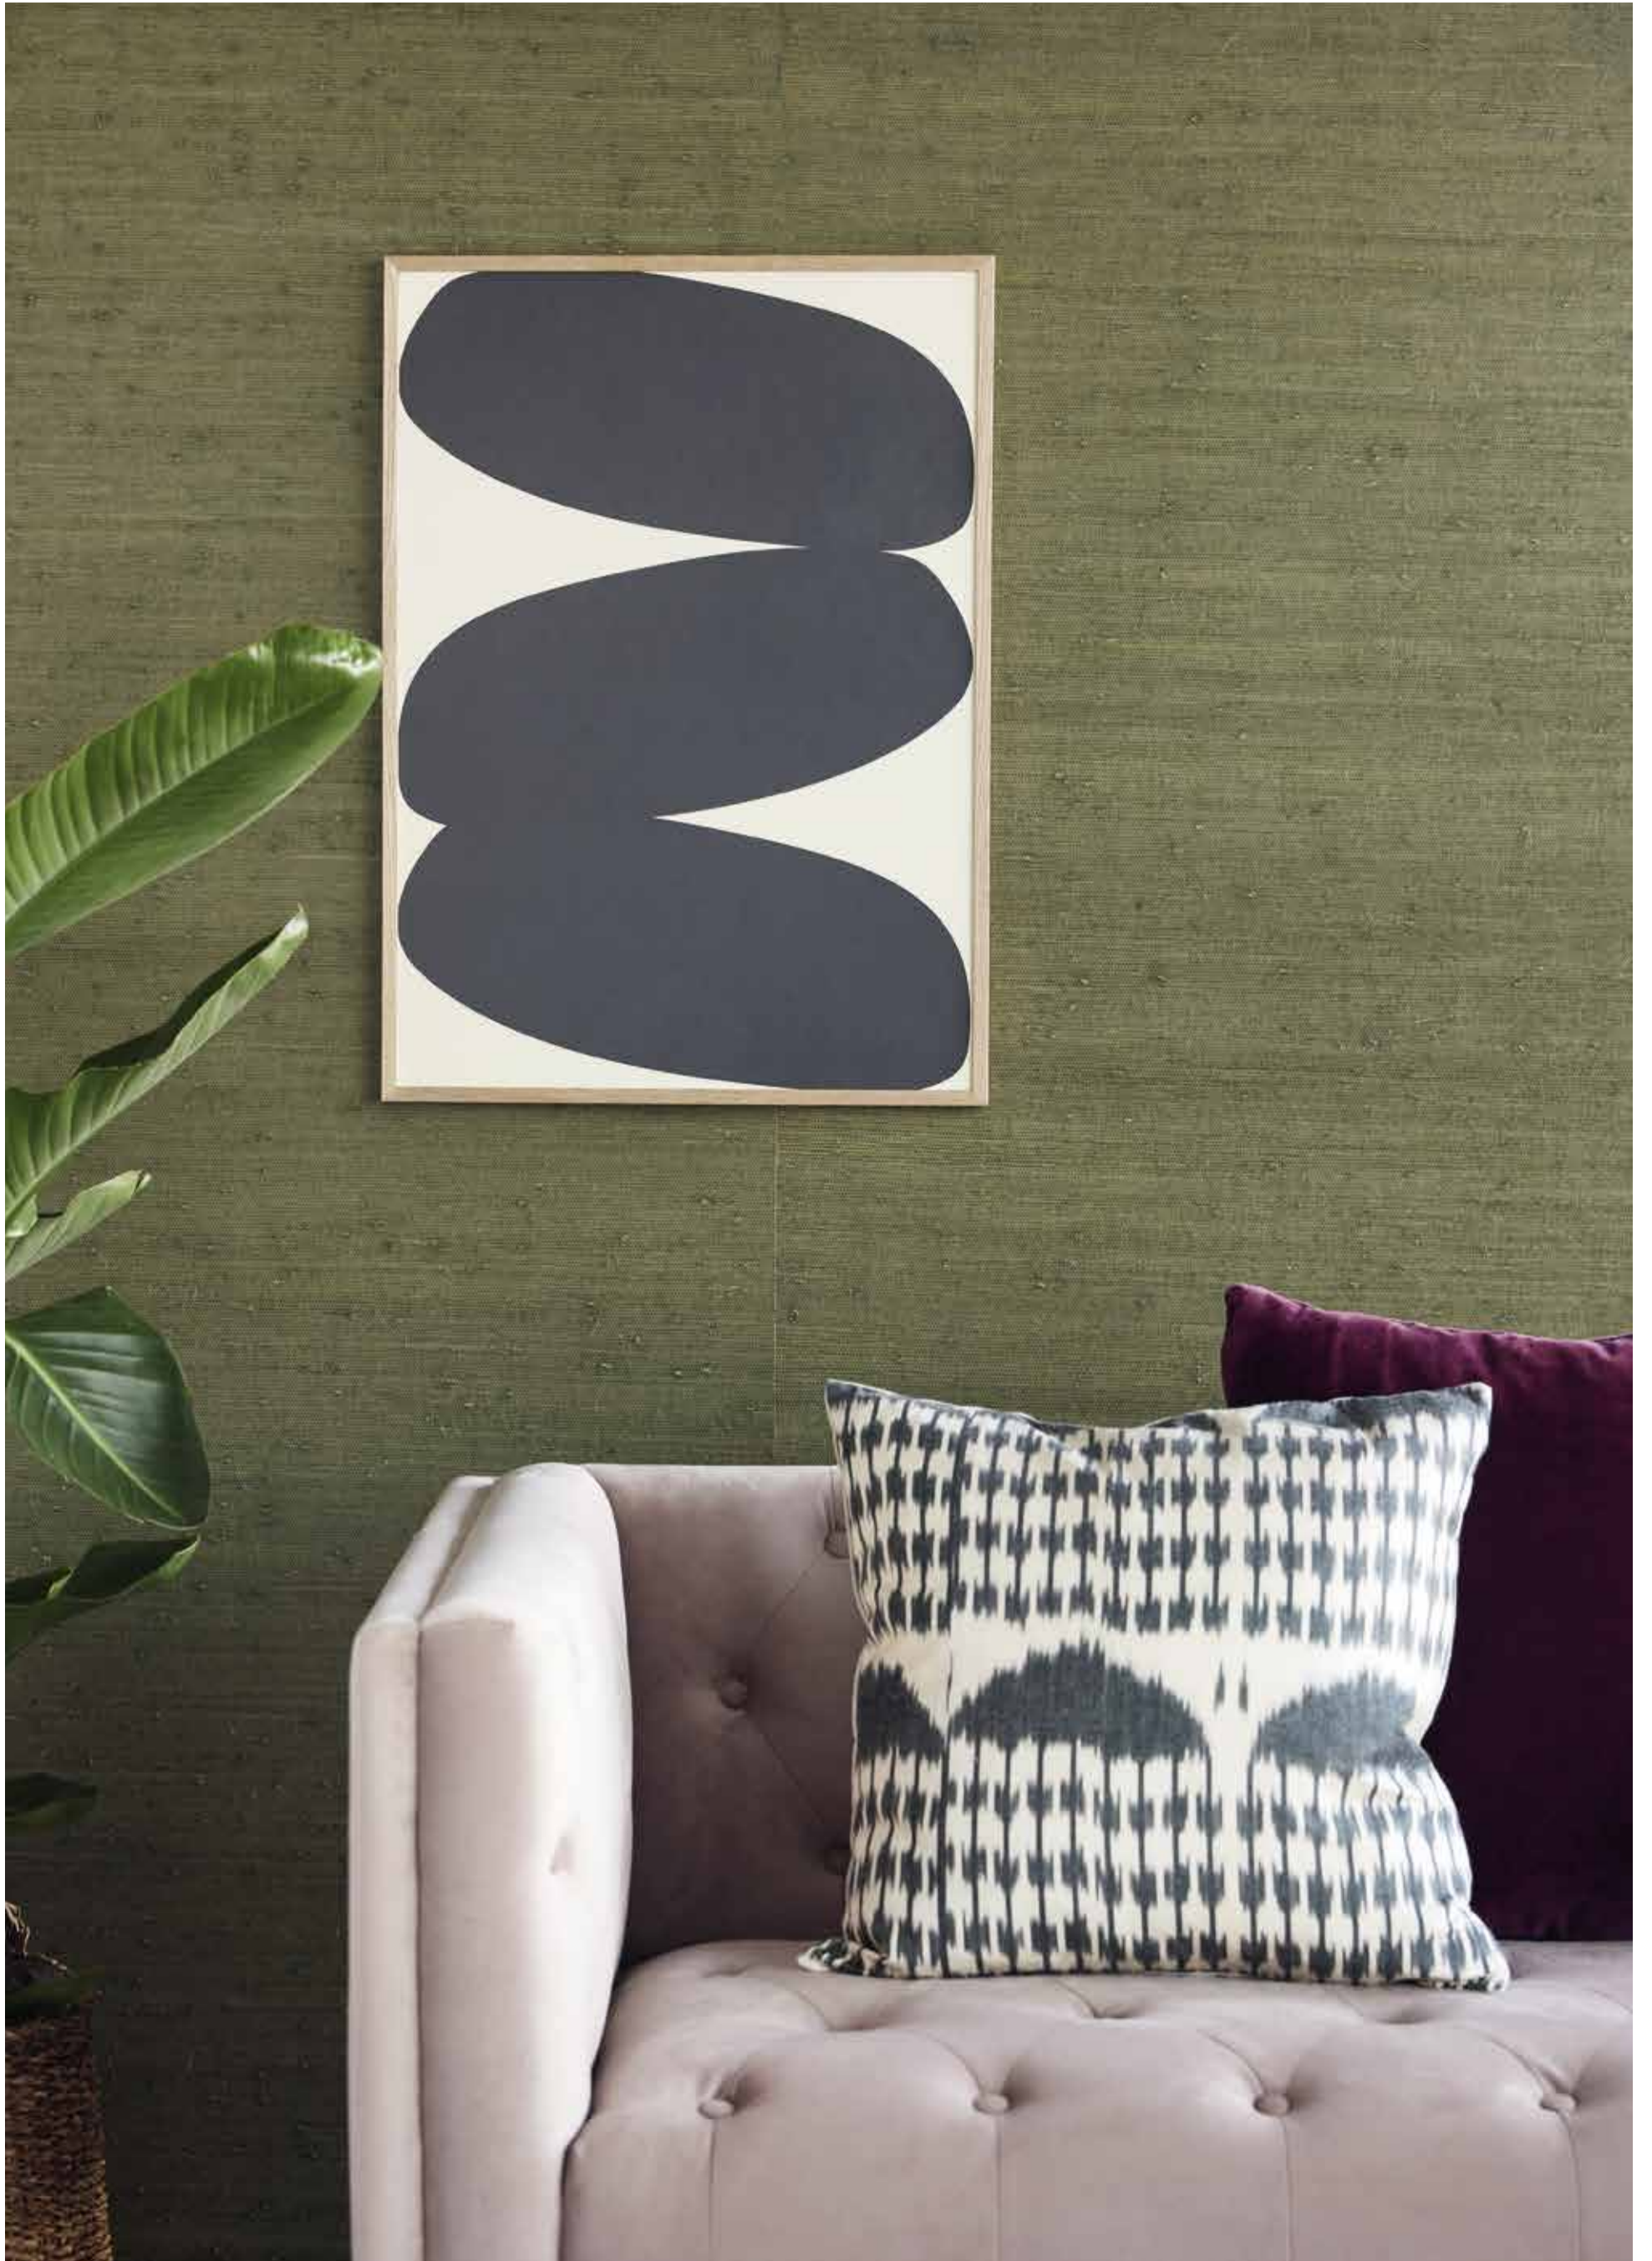

NATURAL WALLCOVERINGS

'This wallcovering is produced and handmade in Asia. An array of natural fibres such as jute, hemp, sisal, reed, sea grass, bamboo, raffia and cork is used to create a wealth of textures.'

**'A WARM
EARTHY
FEEL'**

A palette of textures for vibrant walls.

Decorating the world with textures